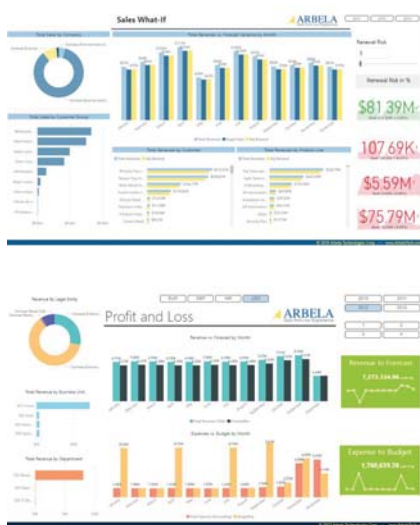

## Practical Power BI Training

Work with an Arbela Power BI expert to turn your existing data into real insights.

You bring your data like this:

We will help you turn it into this:

- Define the critical questions that your audience needs to answer.
- Define Facts, Dimensions, and Metrics that form the answers.
- Organize your data into the most effective format to reveal answers and insights.
- Create a presentation layer that lets your data tell its own story.
- Leave you with Power BI visualizations that you will continue to use - even after we leave.
- Answer questions proactively and have the ability to use the data to make an impact.

## Visualize Data For More Impact

Present information in an intuitive format that lets your data speak for itself

Identify key points of your data story by visualizing your organizational data

Create a foundation for using the Power BI platform